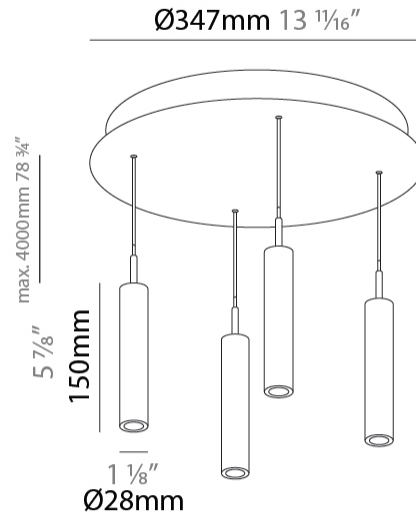

GENERAL

Series: G-Mini Round
Subseries: G-Mini Round Hangover
Brand: Prolicht
Division: Architectural
Mounting Type: Suspension
Mounting Location: Ceiling
Subcategory: Spots

PHYSICAL

Shape: Cylinder
Diameter (mm): 347
Diameter (in): 13 11/16
Height (mm): 150
Height (in): 5 7/8
Light Distribution: Direct
Fixture Finish: SSR / BKV / CWI / CRY / HAB / UFT / ITA / RUA / FTG / MYG / LOD / PUS / FRO / FUP / KIA / POP / BLS / SPG / MEY / GOH / GUM / CHC / COM / ABZ / JAG / OBR / MOS / ROR
Accent Finish: NOF / COP / MIR / SSS
Fixture Material: Extruded Aluminum / Steel
Cable Details: 2,000mm/78 3/4" / 4,000mm/157 1/2" - Cable, Black, Green, Orange, Red, White

ELECTRICAL

Lamp Type: LED (Zhaga Standard)
Input Wattage (W): 26
Total Output Wattage (W): 23.7
Dimming: Tri-Mode (Non-Dimming and Phase Dimming (120Vac only) and 0-10V Dimming)
Driver Included: Yes
Driver Location: Integrated
Driver Type: Constant Current - Universal
Driver Class: Class 2
Input Voltage (V): 120 - 277

LED

Color Temperature (°K): 2700 / 3000 / 3500 / 4000
Max. Delivered Lumen (lm): 1614 / 1709 / 1804 / 1852
Nominal Lumen (lm): 1840 / 1949 / 2057 / 2112
CRI: >90 CRI
Lamp Life (hrs): 50000

OPTICAL

Beam Angle: 20 / 26 / 56

RATINGS AND CERTIFICATIONS

Certified By: Certified for North American Standards
IP rating: IP20