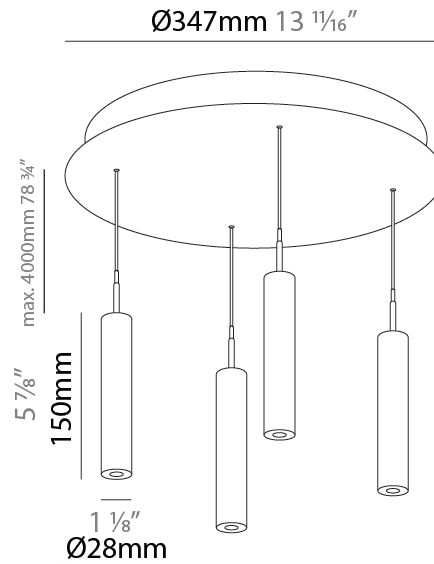

GENERAL

Series: G-Mini Round
Subseries: G-Mini Round Hangover
Brand: Prolicht
Division: Architectural
Mounting Type: Suspension
Mounting Location: Ceiling
Subcategory: Spots

PHYSICAL

Shape: Cylinder
Diameter (mm): 347
Diameter (in): 13 1/16
Height (mm): 150
Height (in): 5 7/8
Light Distribution: Direct
Diffuser: Shine Ring - NOR / OPL / YEL / ORA / RED / BLU / GRN
Fixture Finish: SSR / BKV / CWI / CRY / HAB / UFT / ITA / RUA / FTG / MYG / LOD / PUS / FRO / FUP / KIA / POP / BLS / SPG / MEY / GOH / GUM / CHC / COM / ABZ / JAG / OBR / MOS / ROR
Accent Finish: NOF / COP / MIR / SSS
Fixture Material: Extruded Aluminum / Steel
Cable Details: 2,000mm/78 3/4" / 4,000mm/157 1/2" - Cable, Black, Green, Orange, Red, White

ELECTRICAL

Lamp Type: LED (Zhaga Standard)
Input Wattage (W): 26
Total Output Wattage (W): 23.7
Dimming: Non-Dimmable
Driver Included: Yes
Driver Location: Integrated
Driver Type: Constant Current - Universal
Driver Class: Class 2
Input Voltage (V): 120 - 277

LED

Color Temperature (°K): 2700 / 3000 / 3500 / 4000
Max. Delivered Lumen (lm): 1557 / 1421 / 1499 / 1450
Nominal Lumen (lm): 1840 / 1949 / 2057 / 2112
CRI: >90 CRI
Lamp Life (hrs): 50000

OPTICAL

Beam Angle: 32 / 58

RATINGS AND CERTIFICATIONS

Certified By: Certified for North American Standards
IP rating: IP20