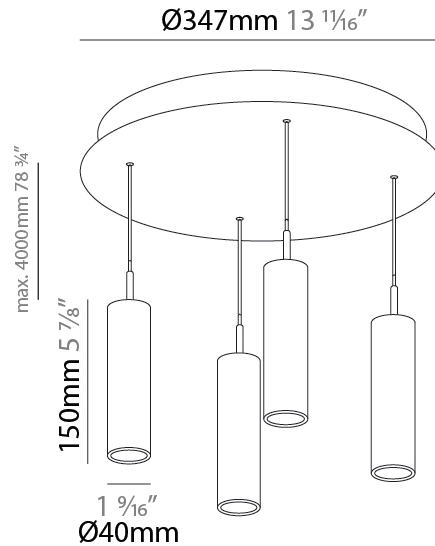

GENERAL

Series: G-Mini Round
Subseries: G-Mini Round Hangover
Brand: Prolight
Division: Architectural
Mounting Type: Suspension
Mounting Location: Ceiling
Subcategory: Spots

PHYSICAL

Shape: Cylinder
Diameter (mm): 347
Diameter (in): 13 1/16
Height (mm): 150
Height (in): 5 7/8
Light Distribution: Direct
Fixture Finish: SSR / BKV / CWI / CRY / HAB / UFT / ITA / RUA / FTG / MYG / LOD / PUS / FRO / FUP / KIA / POP / BLS / SPG / MEY / GOH / GUM / CHC / COM / ABZ / JAG / OBR / MOS / ROR
Accent Finish: NOF / COP / MIR / SSS
Fixture Material: Extruded Aluminum / Steel
Cable Details: 2,000mm/78 3/4" / 4,000mm/157 1/2" - Cable, Black, Green, Orange, Red, White

ELECTRICAL

Lamp Type: LED (Zhaga Standard)
Input Wattage (W): 39
Total Output Wattage (W): 35.4
Dimming: Non-Dimmable
Driver Included: Yes
Driver Location: Integrated
Driver Type: Constant Current - Universal
Driver Class: Class 2
Input Voltage (V): 120 - 277

LED

Color Temperature (°K): 2700 / 3000 / 3500 / 4000
Max. Delivered Lumen (lm): 2776 / 2904 / 3012 / 3080
Nominal Lumen (lm): 3878 / 4056 / 4206 / 4301
CRI: >90 CRI
Lamp Life (hrs): 50000

OPTICAL

Beam Angle: 40 / 52

RATINGS AND CERTIFICATIONS

Certified By: Certified for North American Standards
IP rating: IP20